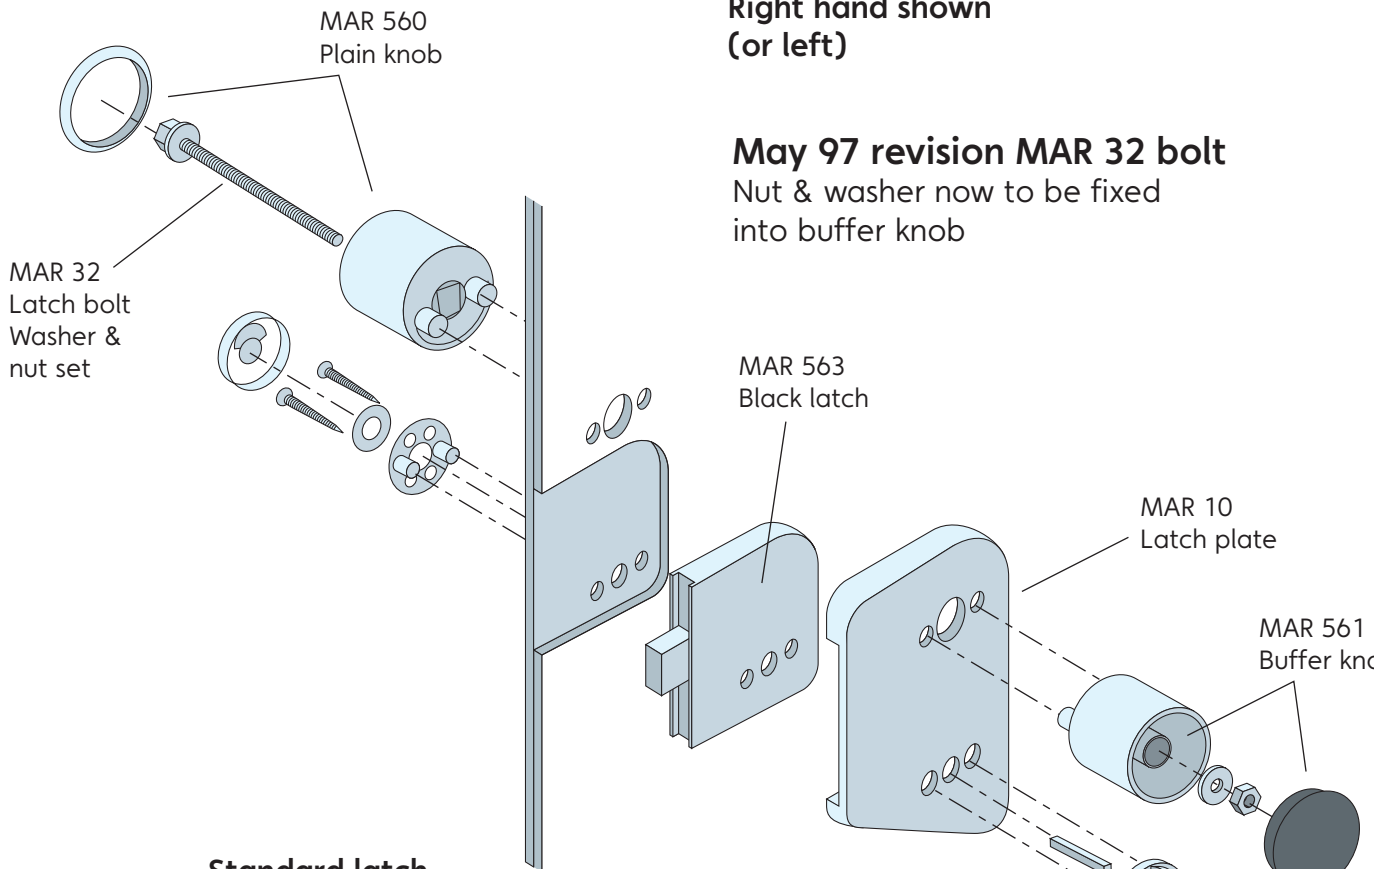

Marathon Lockers Parts & Prices - PR 01.01.12

Standard Latch Assembly

Right hand shown
(or left)

May 97 revision MAR 32 bolt

Nut & washer now to be fixed
into buffer knob

Standard latch

Outside cubicle

Inside cubicle