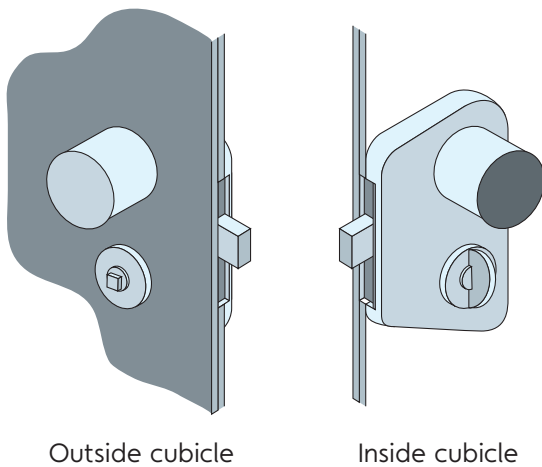

Marathon Lockers Parts & Prices - PR 01.01.12

Standard Latch Assembly

Right hand shown
(or left)

May 97 revision MAR 32 bolt

Nut & washer now to be fixed
into buffer knob

Standard latch

Outside cubicle

Inside cubicle

Part List	Ref:
Latch Plate	MAR 10
Black Latch	MAR 563
Buffer Knob	MAR 561
Plain Knob	MAR 560
Snib Indicator	MAR 52
Latch Bolt Set	MAR 32