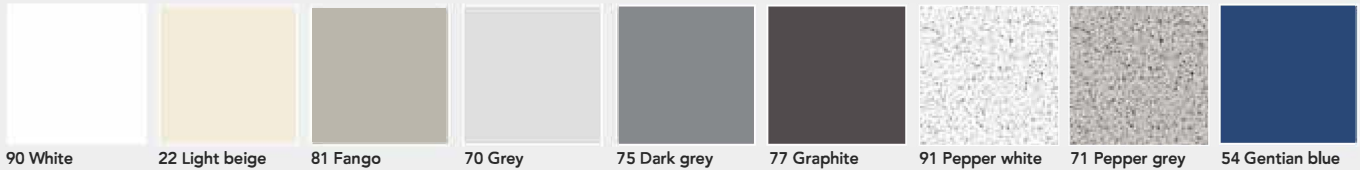

COLOUR RANGE AVAILABLE FROM JULY 2020

PANELS STANDARD COLOURS

90 White 22 Light beige 81 Fango 70 Grey 75 Dark grey 77 Graphite 91 Pepper white 71 Pepper grey 54 Gentian blue

25 Yellow green 31 Ruby red 41 Mango

PANELS SPECIAL COLOURS with surcharge. Delivery time 2-3 weeks.

33 Sanitary white 80 Black 74 Birch grey 62 Sea green 19 Cappuccino 15 Burano 21 Signal red 13 Minola 11 Mandarin

23 Lamar 17 Atlantic 18 Arctic 12 Quarzo 36 Serenissima 92 Silverspruce 48 Oak 26 Arezzo 27 Prado

PANELS SPECIAL COLOURS MIRROR GLOSS only for 30 RW and 30 FT with surcharge.

85 SG White 75 SG Dark grey

PROFILES AND ACCESSORIES STANDARD COLOURS

White RAL 9010 Grey RAL 7038 Red RAL 3003 Yellow RAL 1021 Dark blue RAL 5011 Ultramarine RAL 5002 Black RAL 9005 Aluminium anodized (only for profiles)