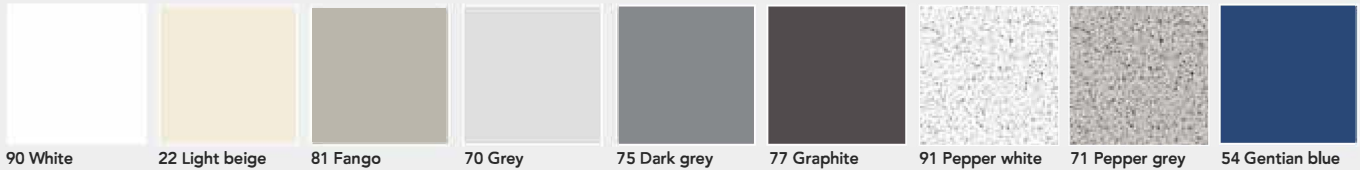

COLOUR RANGE

AVAILABLE FROM JULY 2020

PANELS STANDARD COLOURS

90 White 22 Light beige 81 Fango 70 Grey 75 Dark grey 77 Graphite 91 Pepper white 71 Pepper grey 54 Gentian blue

25 Yellow green 31 Ruby red 41 Mango

PANELS SPECIAL COLOURS with surcharge. ~~Delivery time 2-3 weeks.~~

33 Sanitary white 80 Black 74 Birch grey 62 Sea green 19 Cappuccino 15 Burano 21 Signal red 13 Minola 11 Mandarin

23 Lamar 17 Atlantic 18 Arctic 12 Quarzo 36 Serenissima 92 Silverspruce 48 Oak 26 Arezzo 27 Prado

PANELS SPECIAL COLOURS MIRROR GLOSS only for 30 RW and 30 FT with surcharge.

85 SG White 75 SG Dark grey

PROFILES AND ACCESSORIES STANDARD COLOURS

White RAL 9010 Grey RAL 7038 Red RAL 3003 Yellow RAL 1021 Dark blue RAL 5011 Ultramarine RAL 5002 Black RAL 9005 Aluminium anodized (only for profiles)

Prospec Edgeband Colours

90 White

22 Light beige

81 Fango

70 Grey

75 Dark grey

25 Yellow green

31 Ruby red